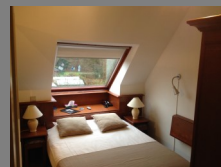

Hostellerie Ten Lande

Roomrates 2015

Single room

€ 72,50 - € 110

Double small

Small double room with double bed, tv, telephone. Small bathroom with shower and toilet. There are two rooms of this kind in the hotel.

€ 82,50

Twin room

Double room with separate beds, tv, telephone, shower. *Shared toilet is across the room.* There are two rooms of this kind in the hotel.

€ 82,50

Double

Double room with a double bed, tv, telephone, bathroom with bath/shower and toilet. There are two rooms of this kind in the hotel.

€ 87,50

Double large

Double room with a double bed, tv, telephone, bathroom with walk-in shower and toilet. There are two rooms of this kind in the hotel.

€ 99,00

Double XL

Large Double room with a big double bed, tv, telephone, bathroom with shower and toilet. Airco. There is one room of this kind in the hotel. Possible to put an extra bed in a small separate room attached to the room.

€ 105,00

Double XXL

Large Double room with a big double bed, telephone, flatscreen. Large bathroom with shower, bath and toilet. There is one room of this kind in the hotel. Possible to put two extra beds in a separate room attached to the room.